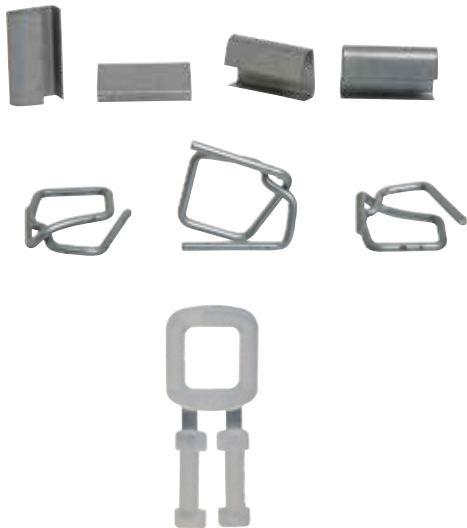

POLYPROPYLENE STRAPPING ACCESSORIES

Features & Benefits

- Metal Seals Open – designed for use with poly strapping and manual sealing tools
- Plastic Buckles – quick and easy to use with hand tensioned poly strapping
- Metal Buckles – available in 3 widths for extra strength in strapping applications

Metal Strapping Seals for Polypropylene Accessories

	Metal Seals Open 12mm & 15mm	35210115
	Metal Seals Open 19mm Heavy Duty	35210119

Plastic Strapping Buckles for Polypropylene Accessories

	Plastic Buckles 12mm	35021200
	Plastic Buckles 15mm	35021500
	Metal Buckles 15mm Heavy Duty	35200115
	Metal Buckles 19mm Heavy Duty	35200119